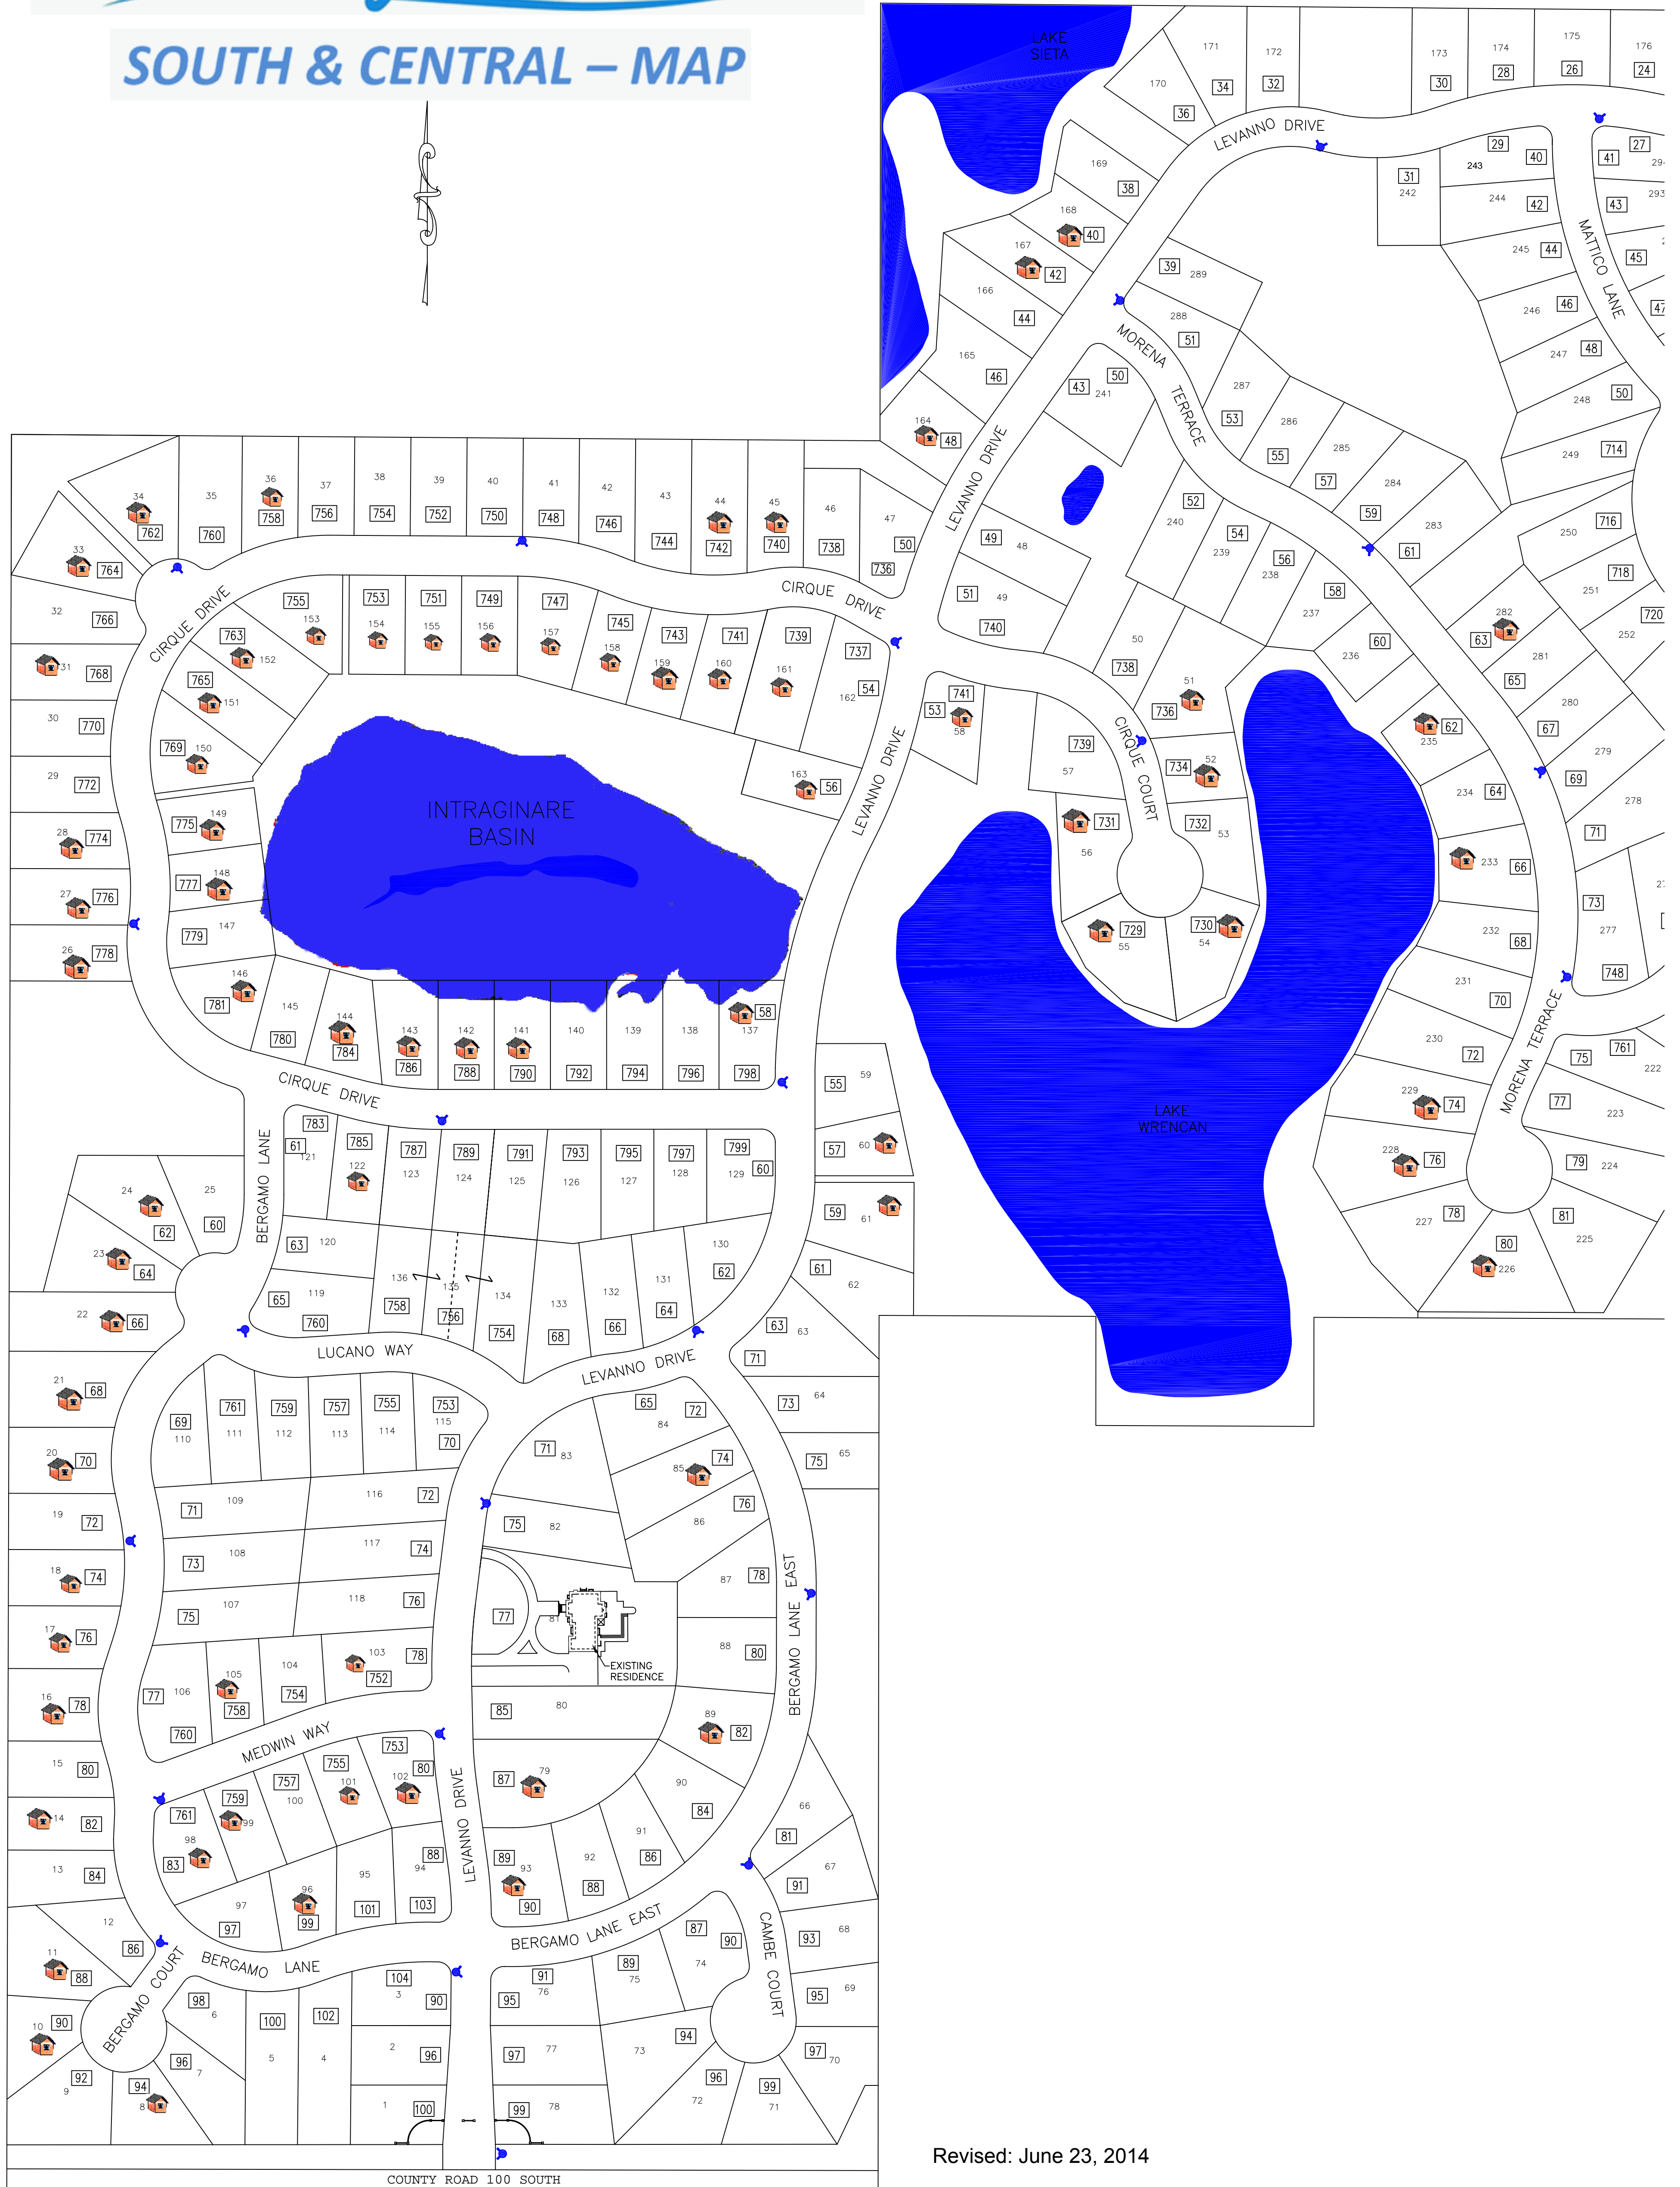

Falling Waters

SOUTH & CENTRAL – MAP

Revised: June 23, 2014